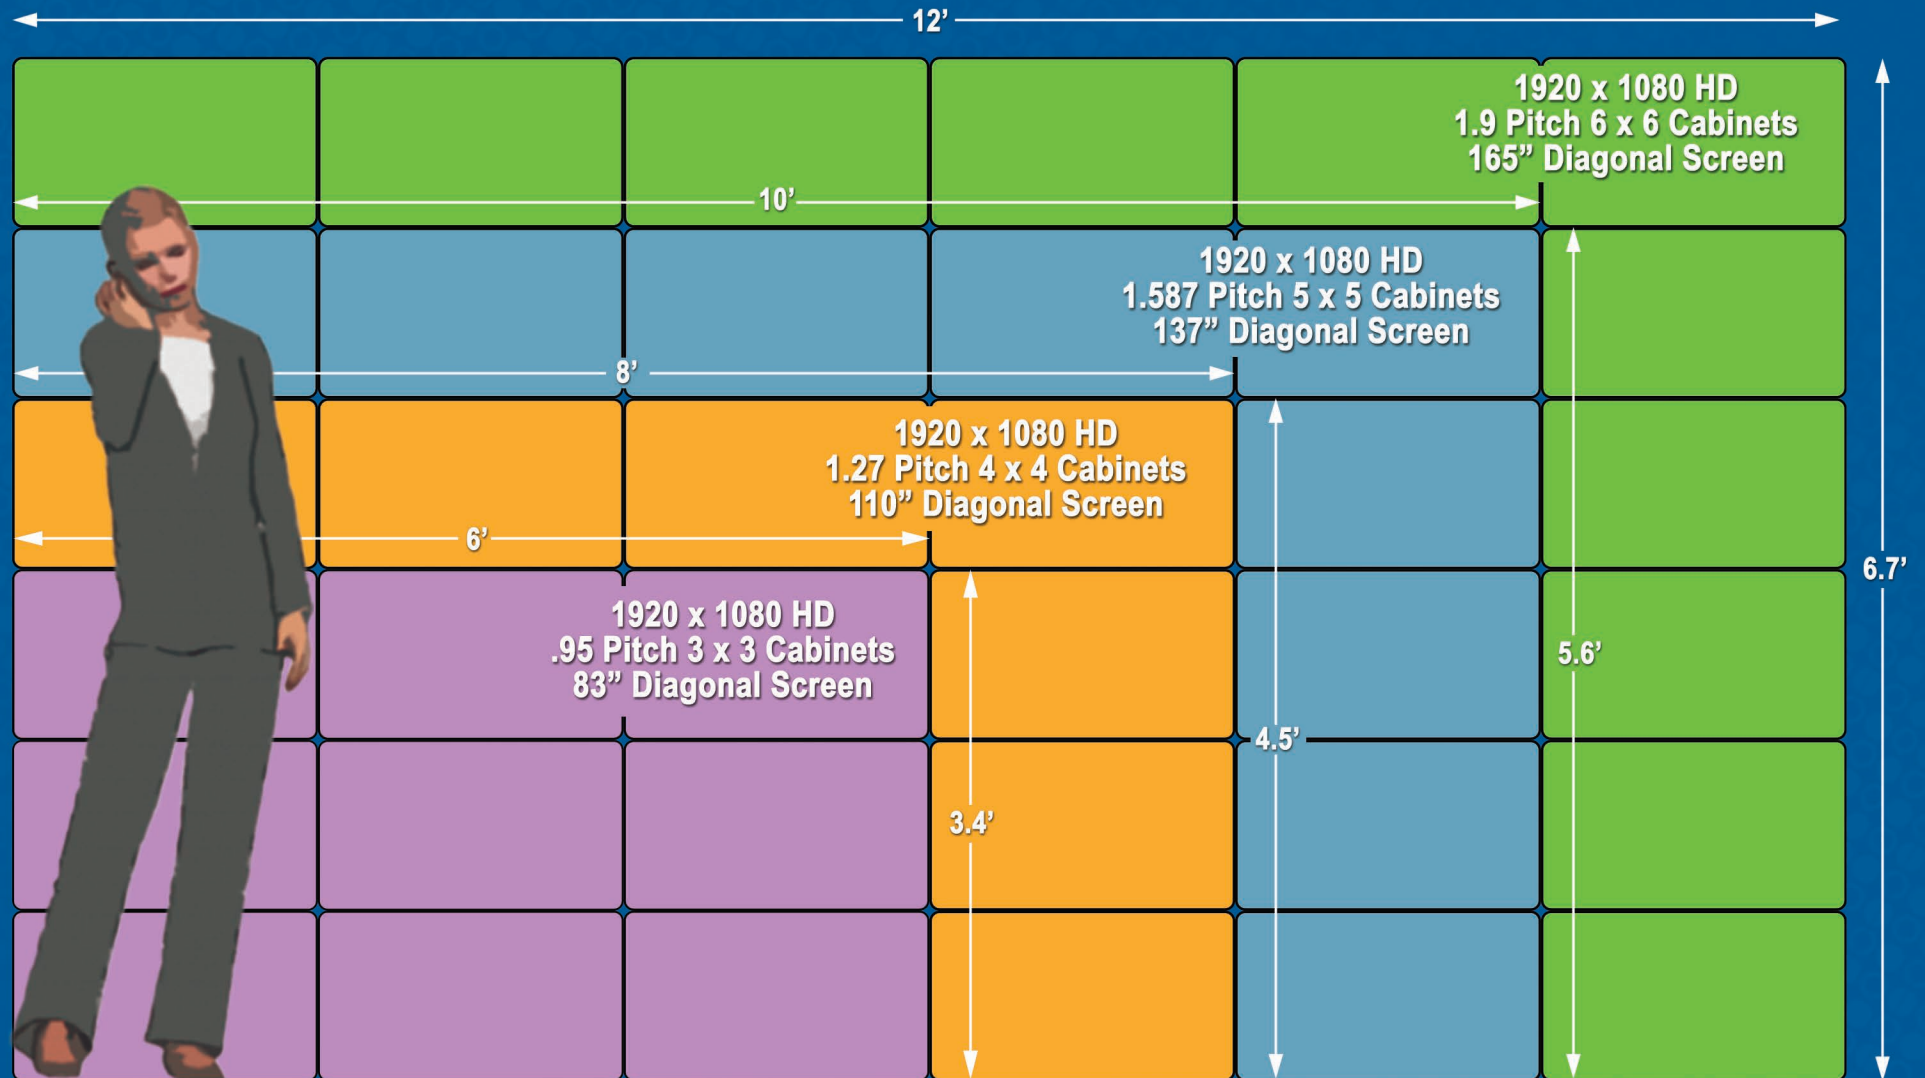

<https://www.meppi.com/persona/diamond-vision-reseller>

2.5mm DISPLAY SIZING CHART for HD and 4K RESOLUTIONS

XL SERIES
Designed for Performance®

Specifications are subject to change without notice due to continual development.
Copyright © 2020 Mitsubishi Electric Products, Inc.
All Rights Reserved

<https://www.meppi.com/persona/diamond-vision-reseller>

3mm DISPLAY SIZING CHART for HD and 4K RESOLUTIONS

XL SERIES
Designed for Performance®

Specifications are subject to change without notice due to continual development.
Copyright © 2020 Mitsubishi Electric Products, Inc.
All Rights Reserved

<https://www.meppi.com/persona/diamond-vision-reseller>

 **MITSUBISHI ELECTRIC** | **MITSUBISHI ELECTRIC POWER PRODUCTS, INC.**

HD RESOLUTION SIZING CHART for .95/1.27/1.587/1.9 DISPLAYS

XL SERIES
Designed for Performance®

4K RESOLUTION SIZING CHART for .95/1.27/1.587/1.9 DISPLAYS

XL SERIES
Designed for Performance®

Specifications are subject to change without notice due to continual development.
Copyright © 2020 Mitsubishi Electric Products, Inc.
All Rights Reserved