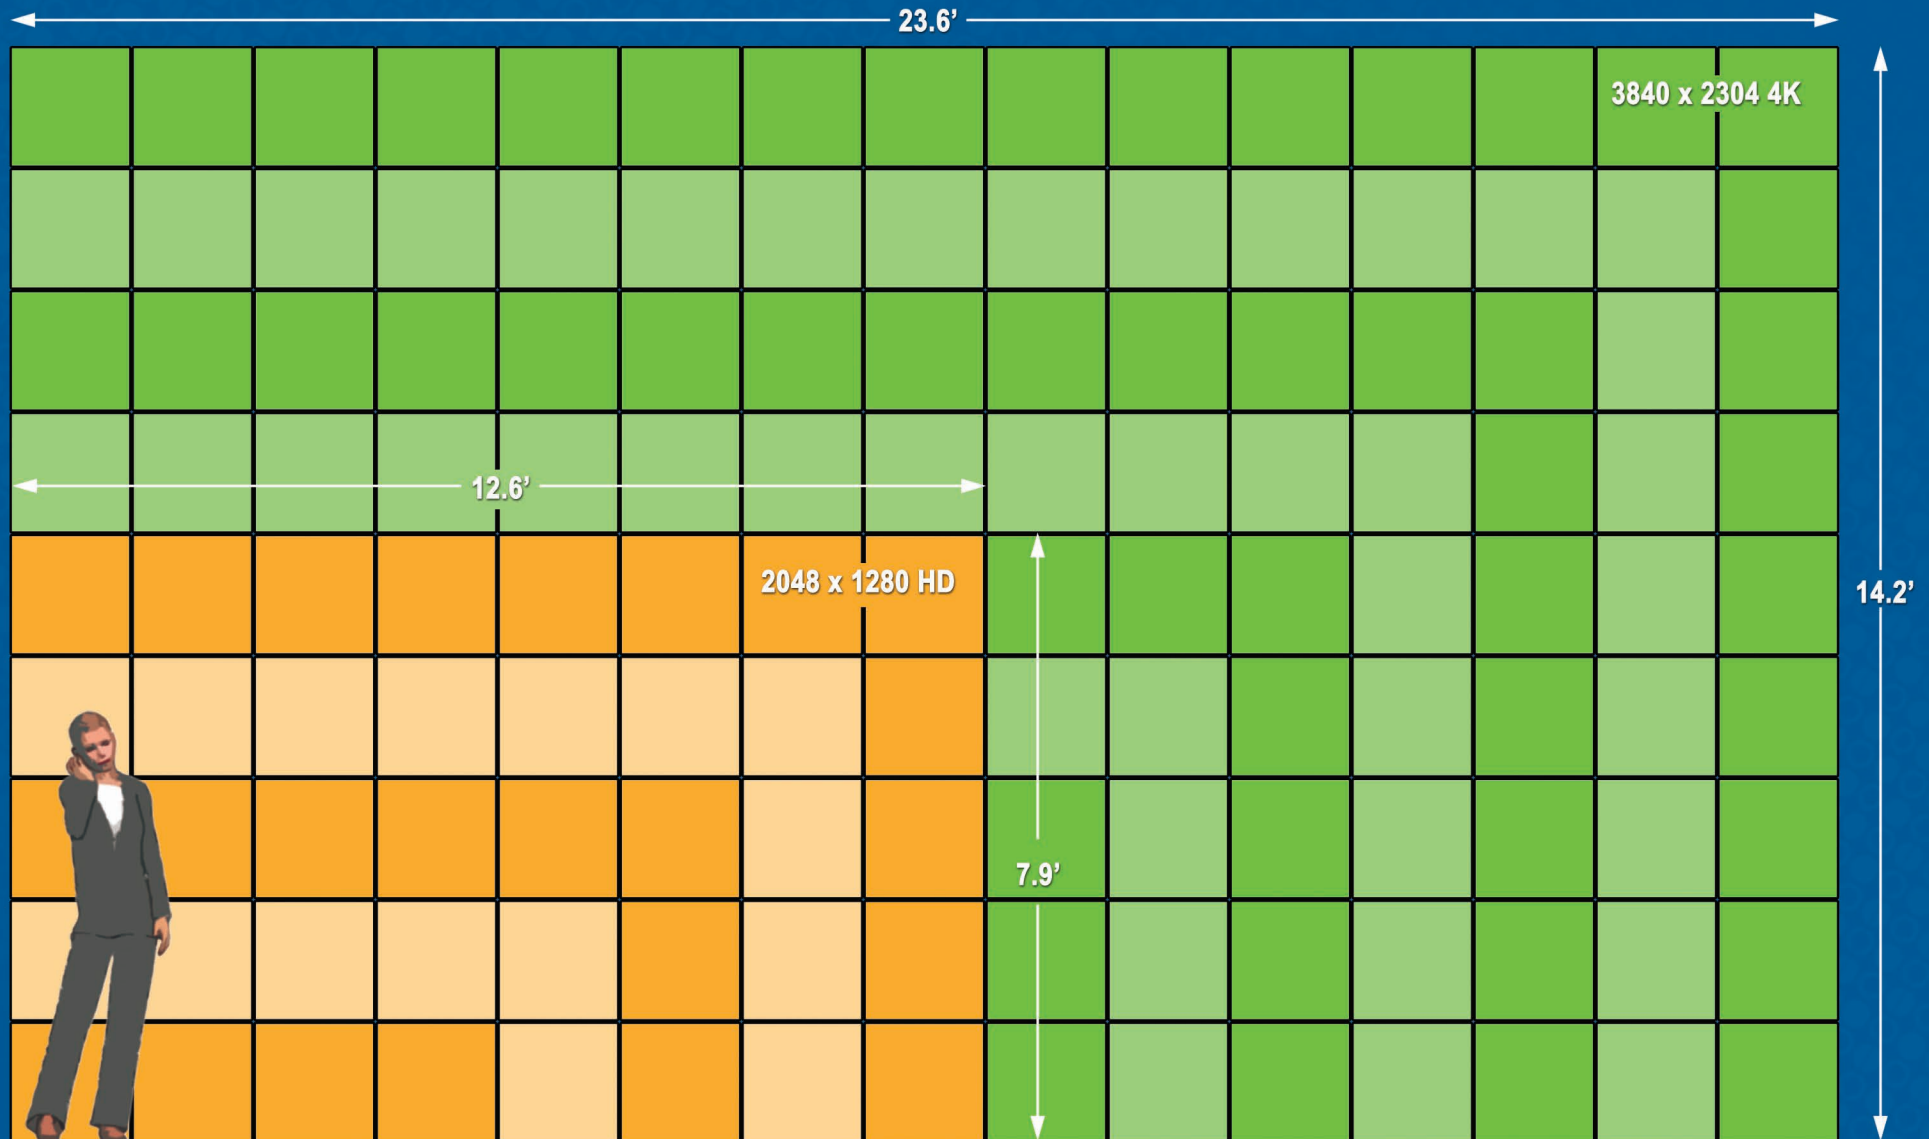

1.875mm DISPLAY SIZING CHART for HD and 4K RESOLUTIONS

XL SERIES
Designed for Performance®

Specifications are subject to change without notice due to continual development.
Copyright © 2020 Mitsubishi Electric Products, Inc.
All Rights Reserved

<https://www.meppi.com/persona/diamond-vision-reseller>