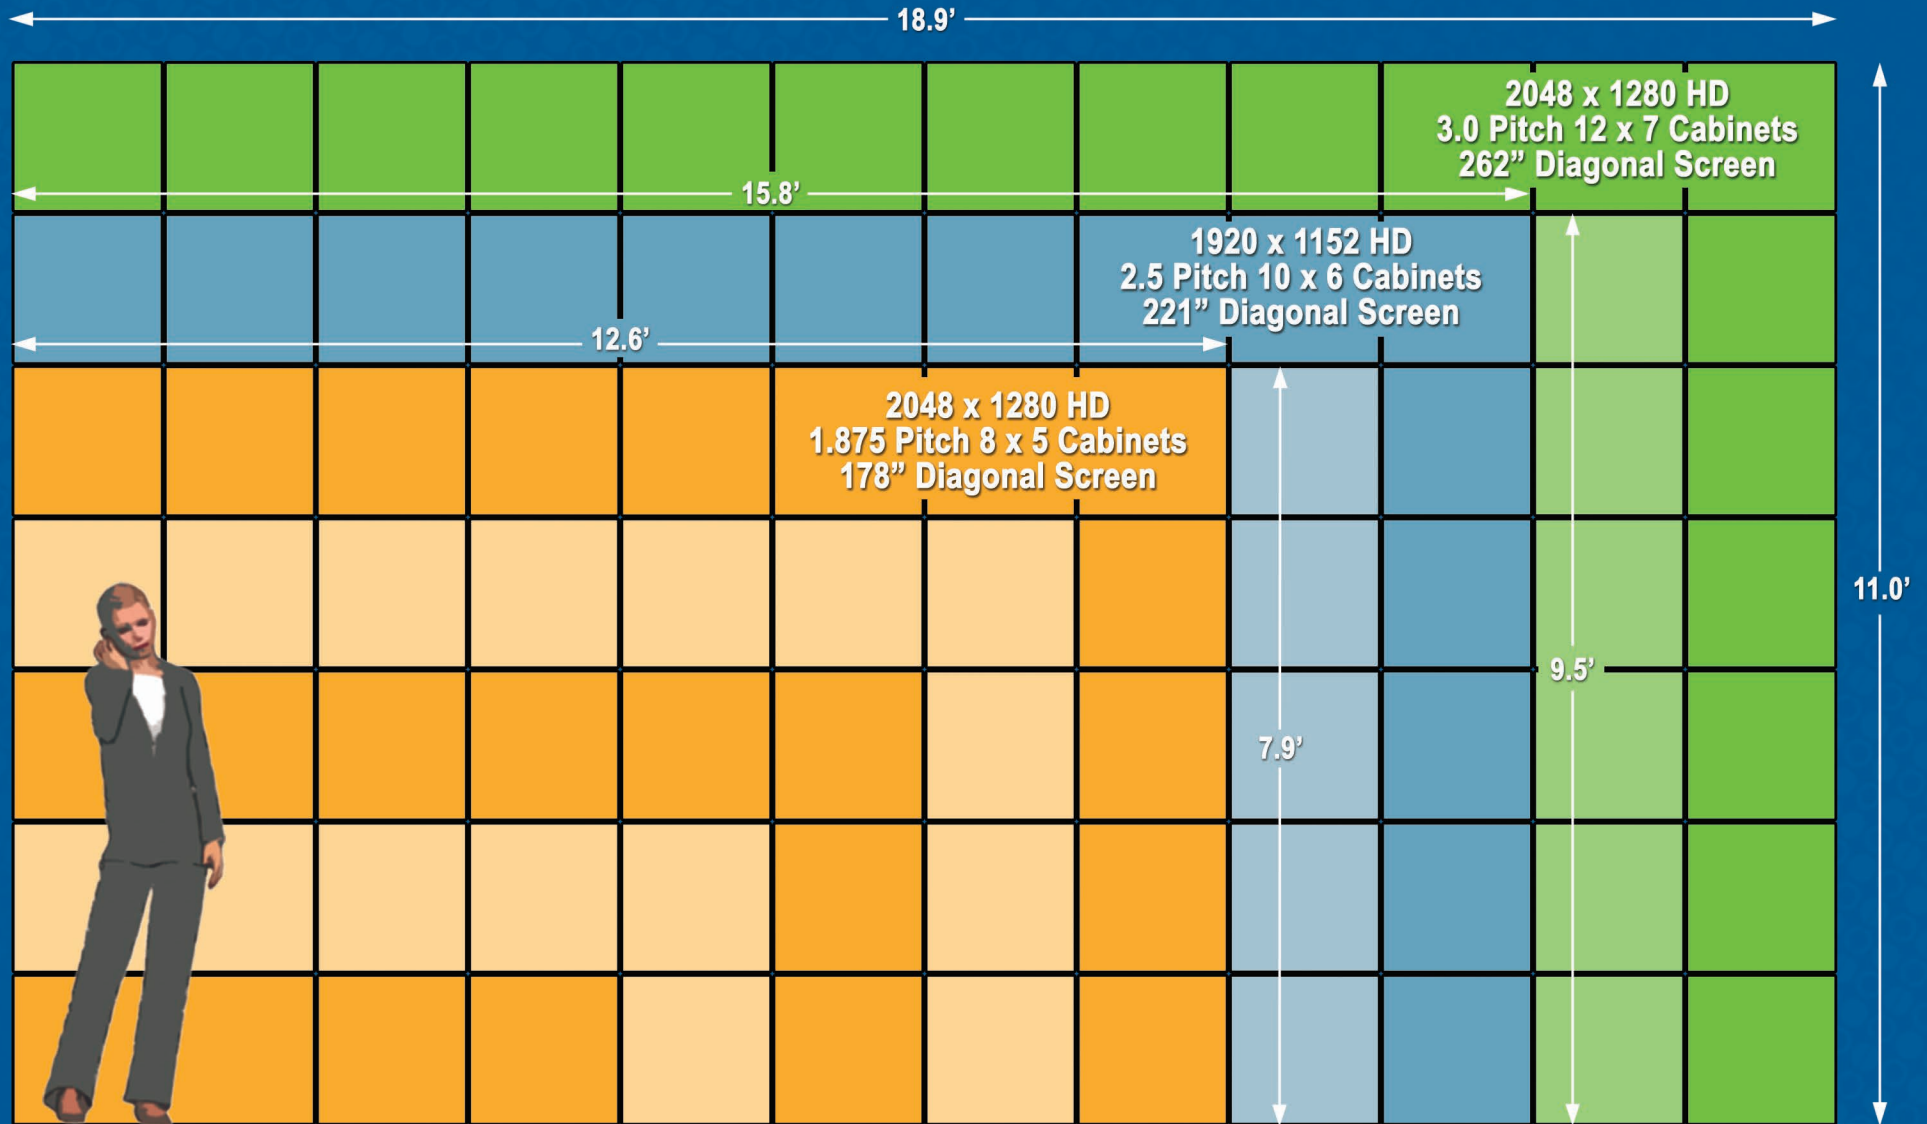

HD RESOLUTION SIZING CHART for 1.875/2.5/3 mm DISPLAYS

XL SERIES
Designed for Performance®

Specifications are subject to change without notice due to continual development.
Copyright © 2020 Mitsubishi Electric Products, Inc.
All Rights Reserved

<https://www.meppi.com/persona/diamond-vision-reseller>