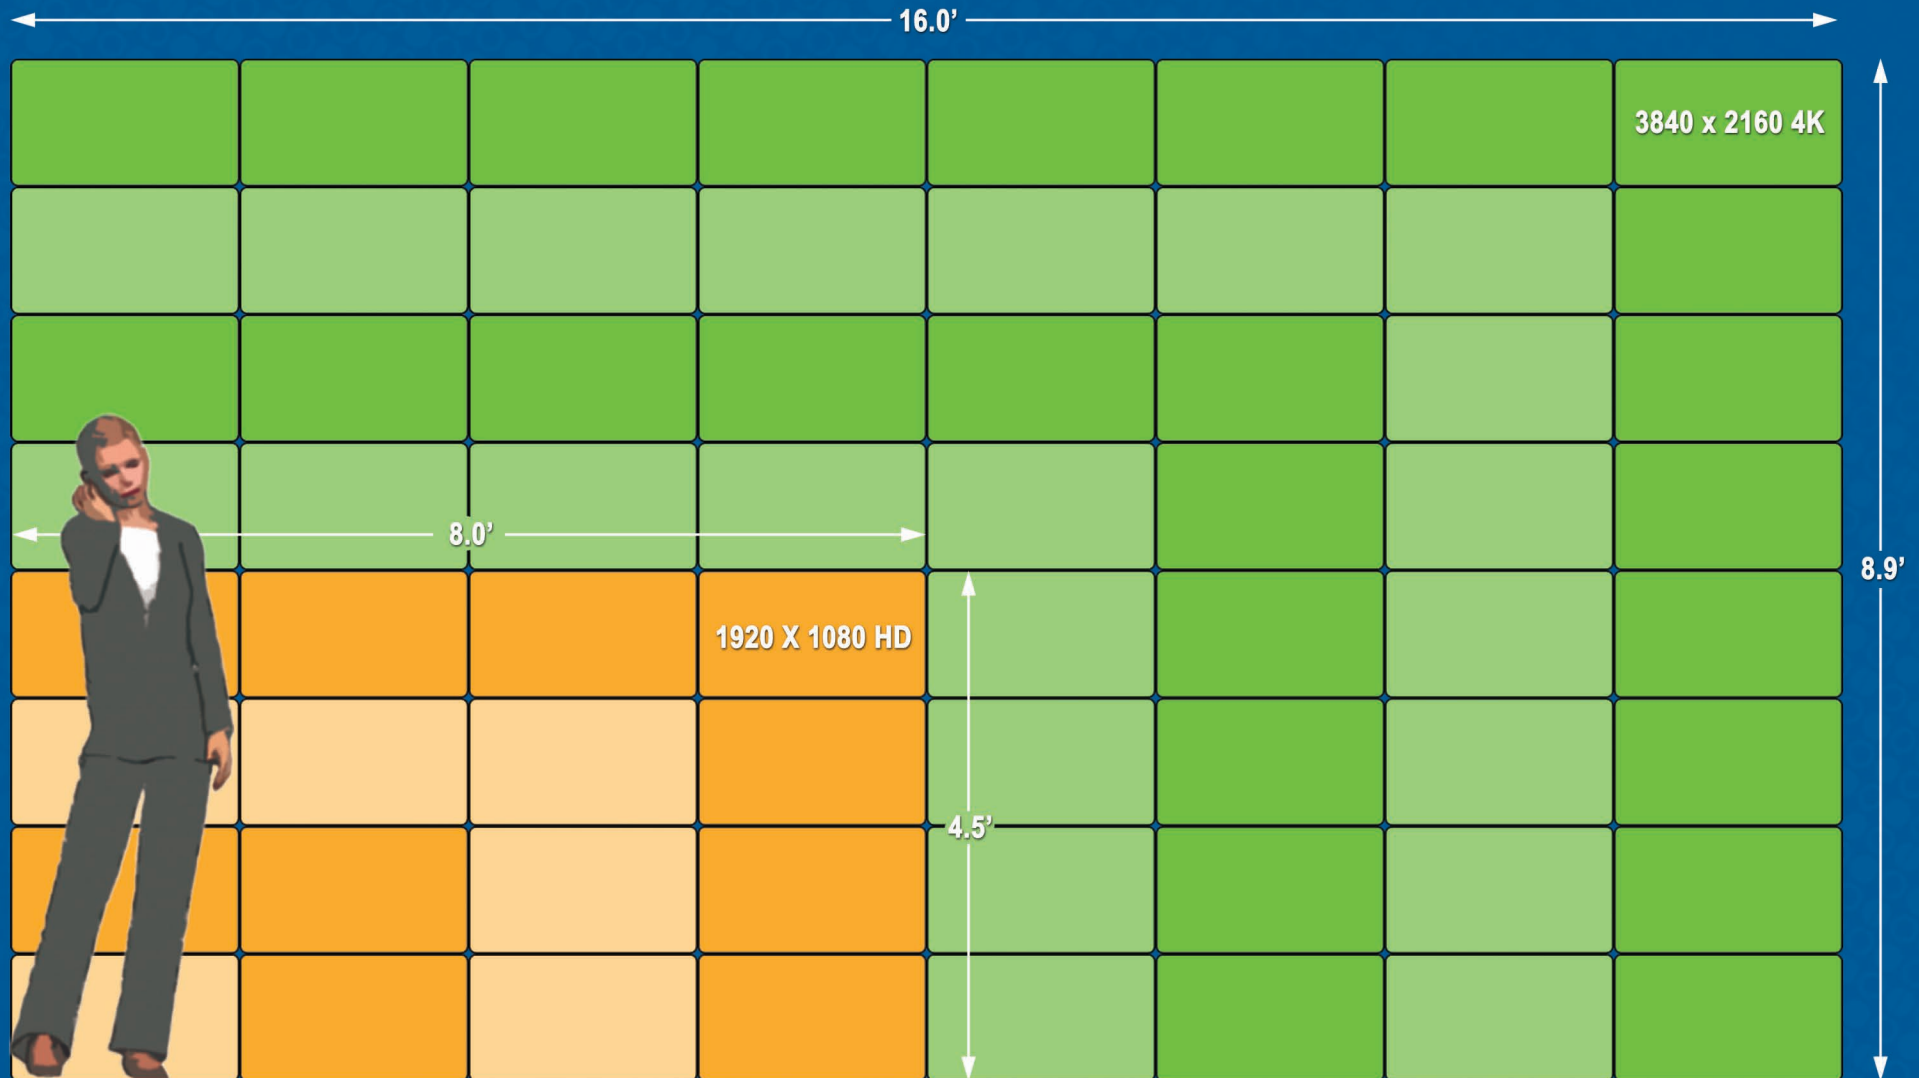

1.27mm DISPLAY SIZING CHART for HD and 4K RESOLUTIONS

XLSERIES
Designed for Performance®

Specifications are subject to change without notice due to continual development.
Copyright © 2020 Mitsubishi Electric Products, Inc.
All Rights Reserved

<https://www.meppi.com/persona/diamond-vision-reseller>