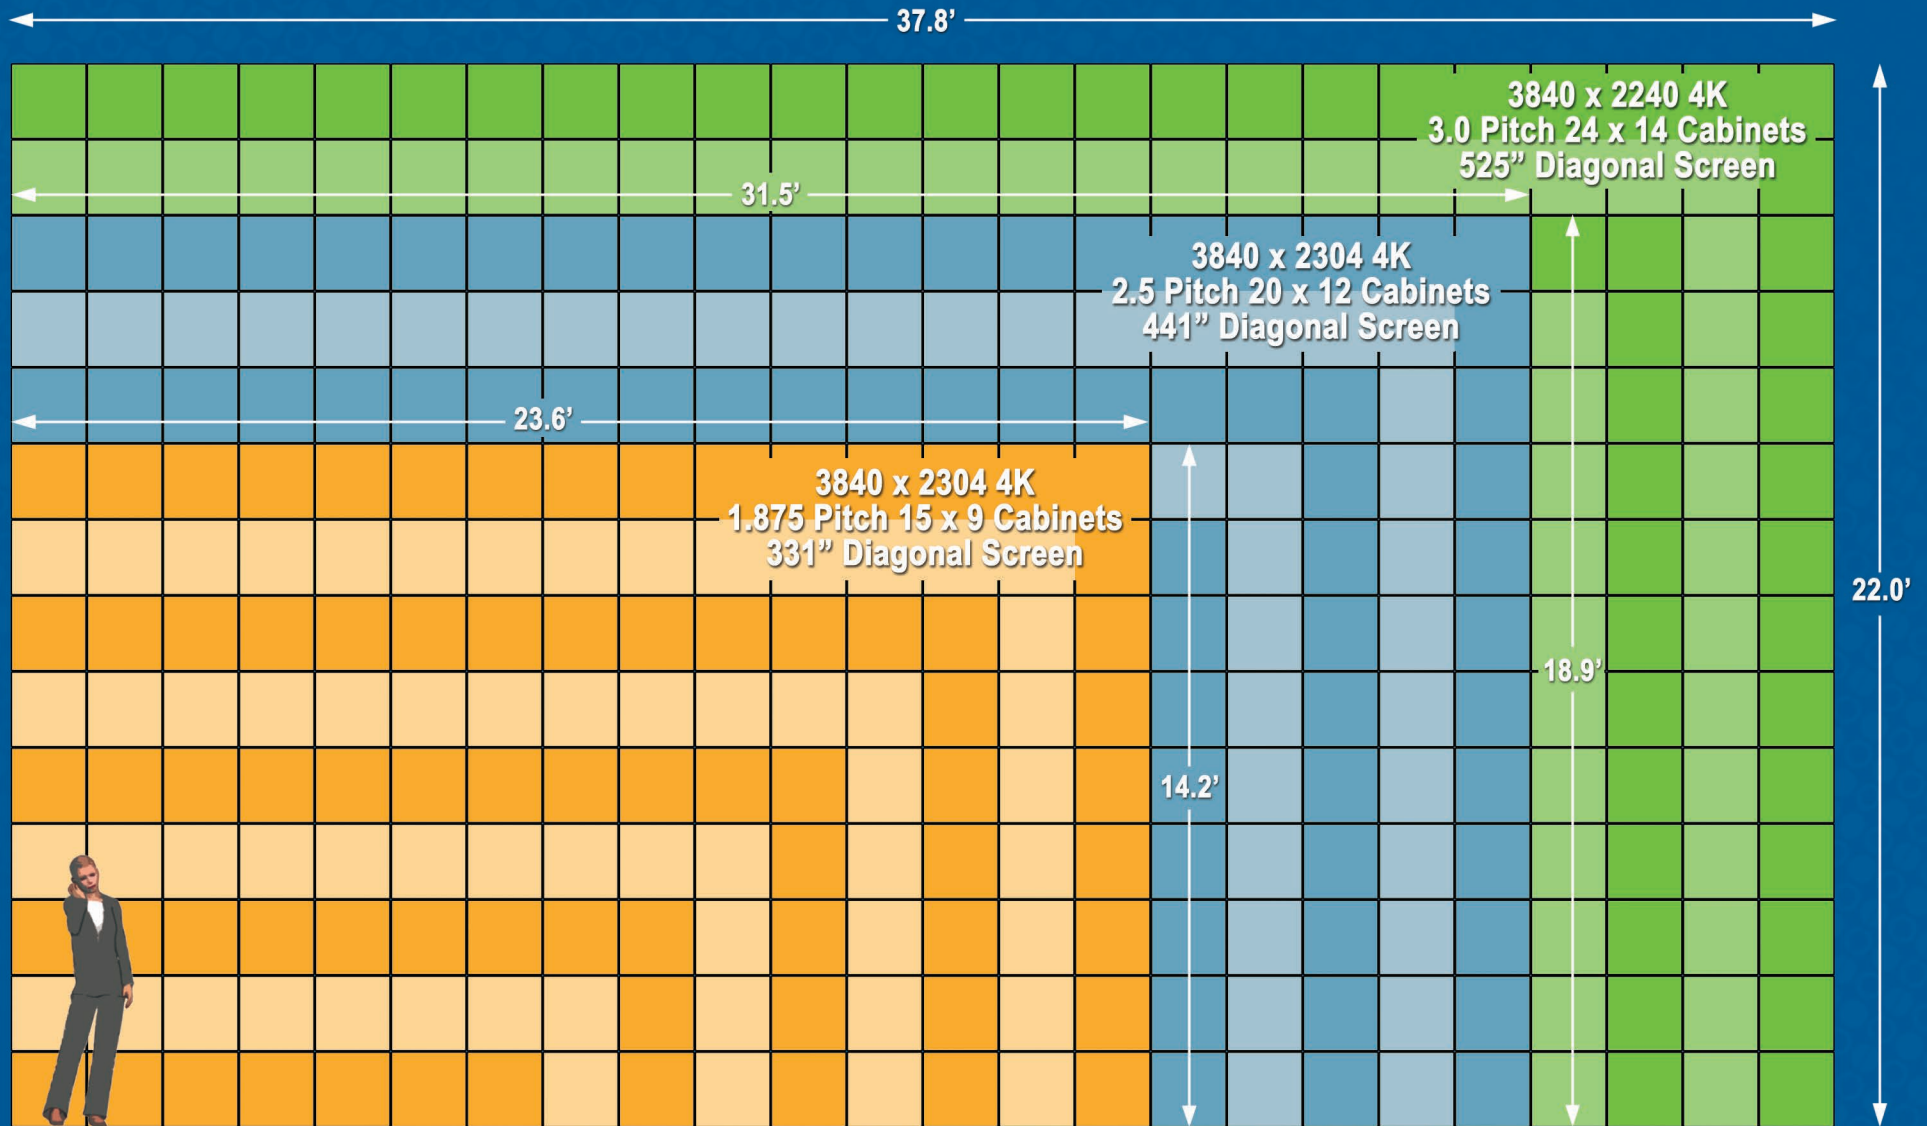

4K RESOLUTION SIZING CHART for .95/1.27/1.587/1.9 DISPLAYS

XL SERIES
Designed for Performance®

Specifications are subject to change without notice due to continual development.
Copyright © 2020 Mitsubishi Electric Products, Inc.
All Rights Reserved

<https://www.meppi.com/persona/diamond-vision-reseller>

HD RESOLUTION SIZING CHART for 1.875/2.5/3 mm DISPLAYS

XL SERIES
Designed for Performance®

Specifications are subject to change without notice due to continual development.
Copyright © 2020 Mitsubishi Electric Products, Inc.
All Rights Reserved

<https://www.meppi.com/persona/diamond-vision-reseller>

4K RESOLUTION SIZING CHART for 1.875/2.5/3 mm DISPLAYS

XL SERIES
Designed for Performance®

Specifications are subject to change without notice due to continual development.
Copyright © 2020 Mitsubishi Electric Products, Inc.
All Rights Reserved