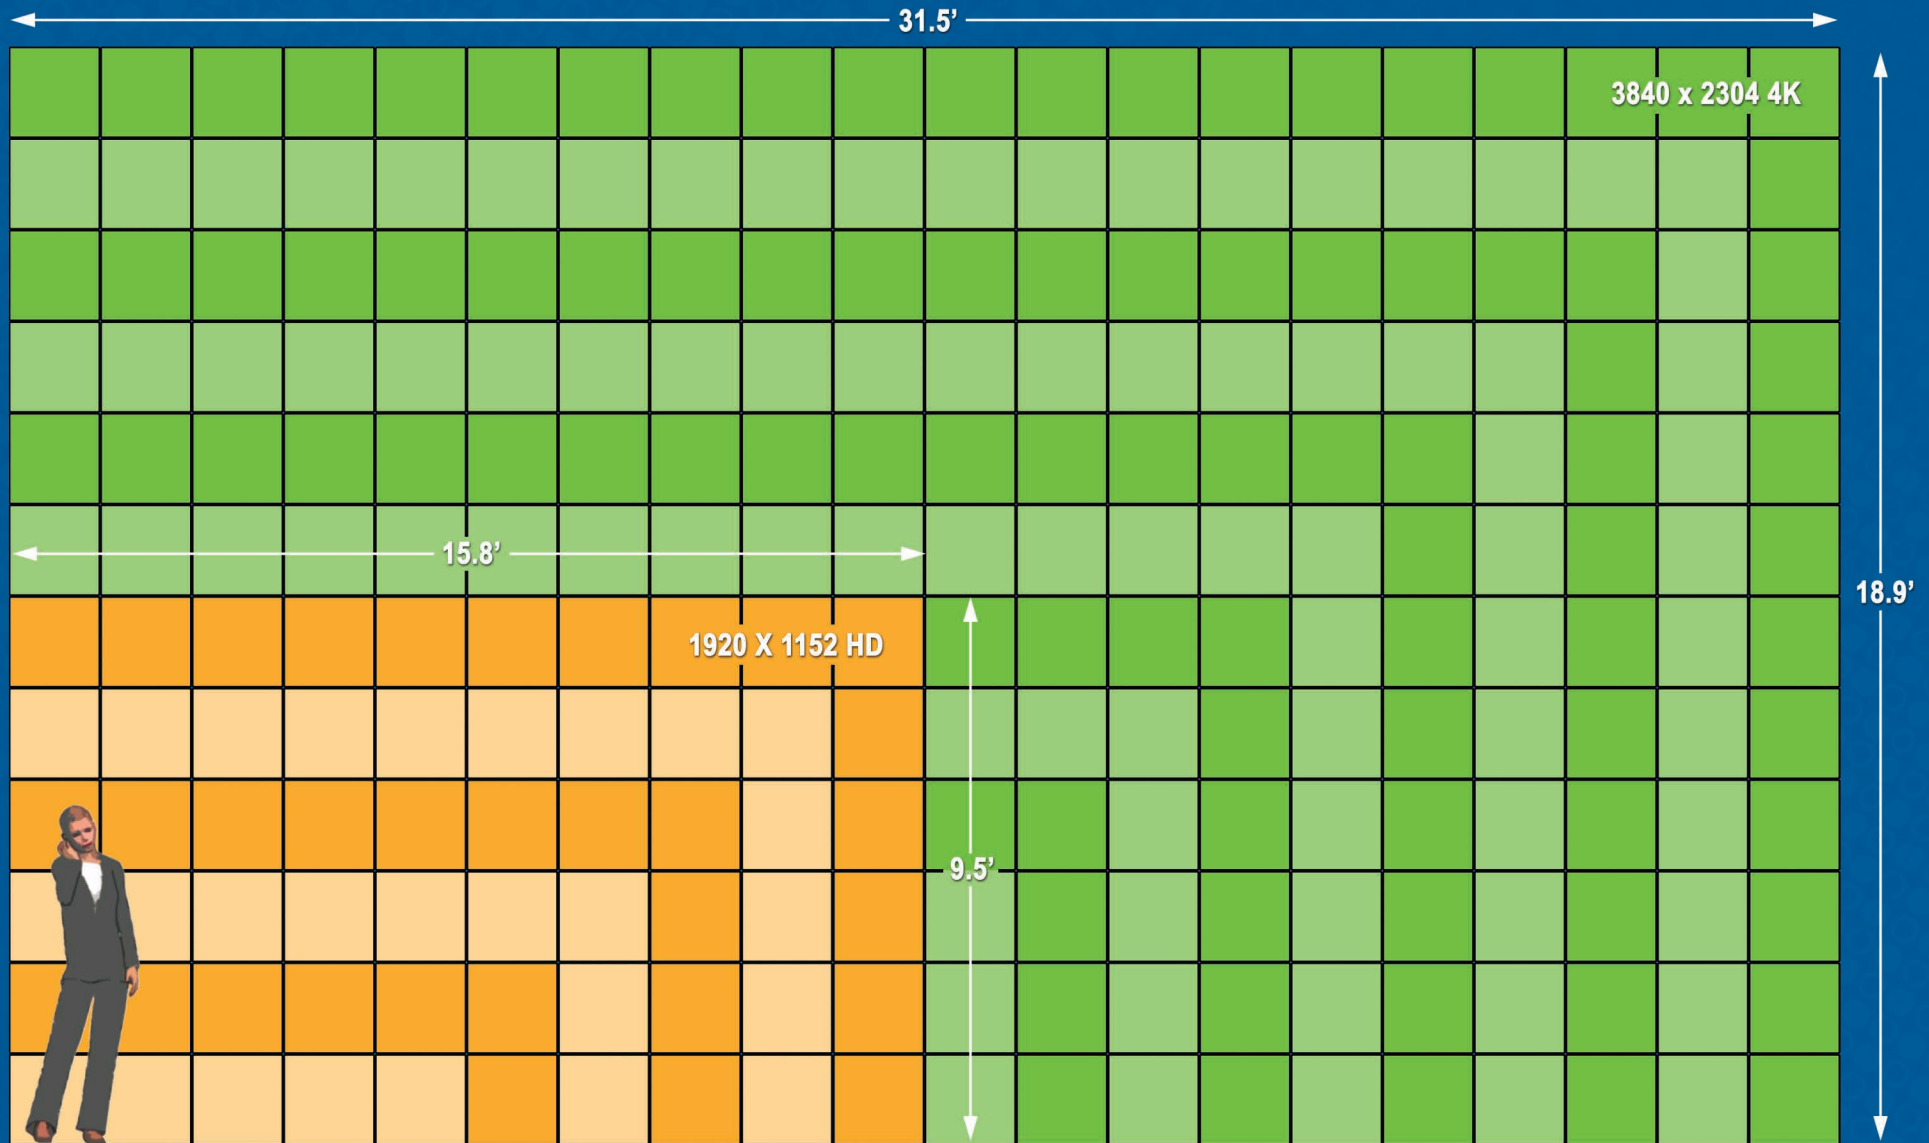

2.5mm DISPLAY SIZING CHART for HD and 4K RESOLUTIONS

XL SERIES
Designed for Performance®

Specifications are subject to change without notice due to continual development.
Copyright © 2020 Mitsubishi Electric Products, Inc.
All Rights Reserved

<https://www.meppi.com/persona/diamond-vision-reseller>