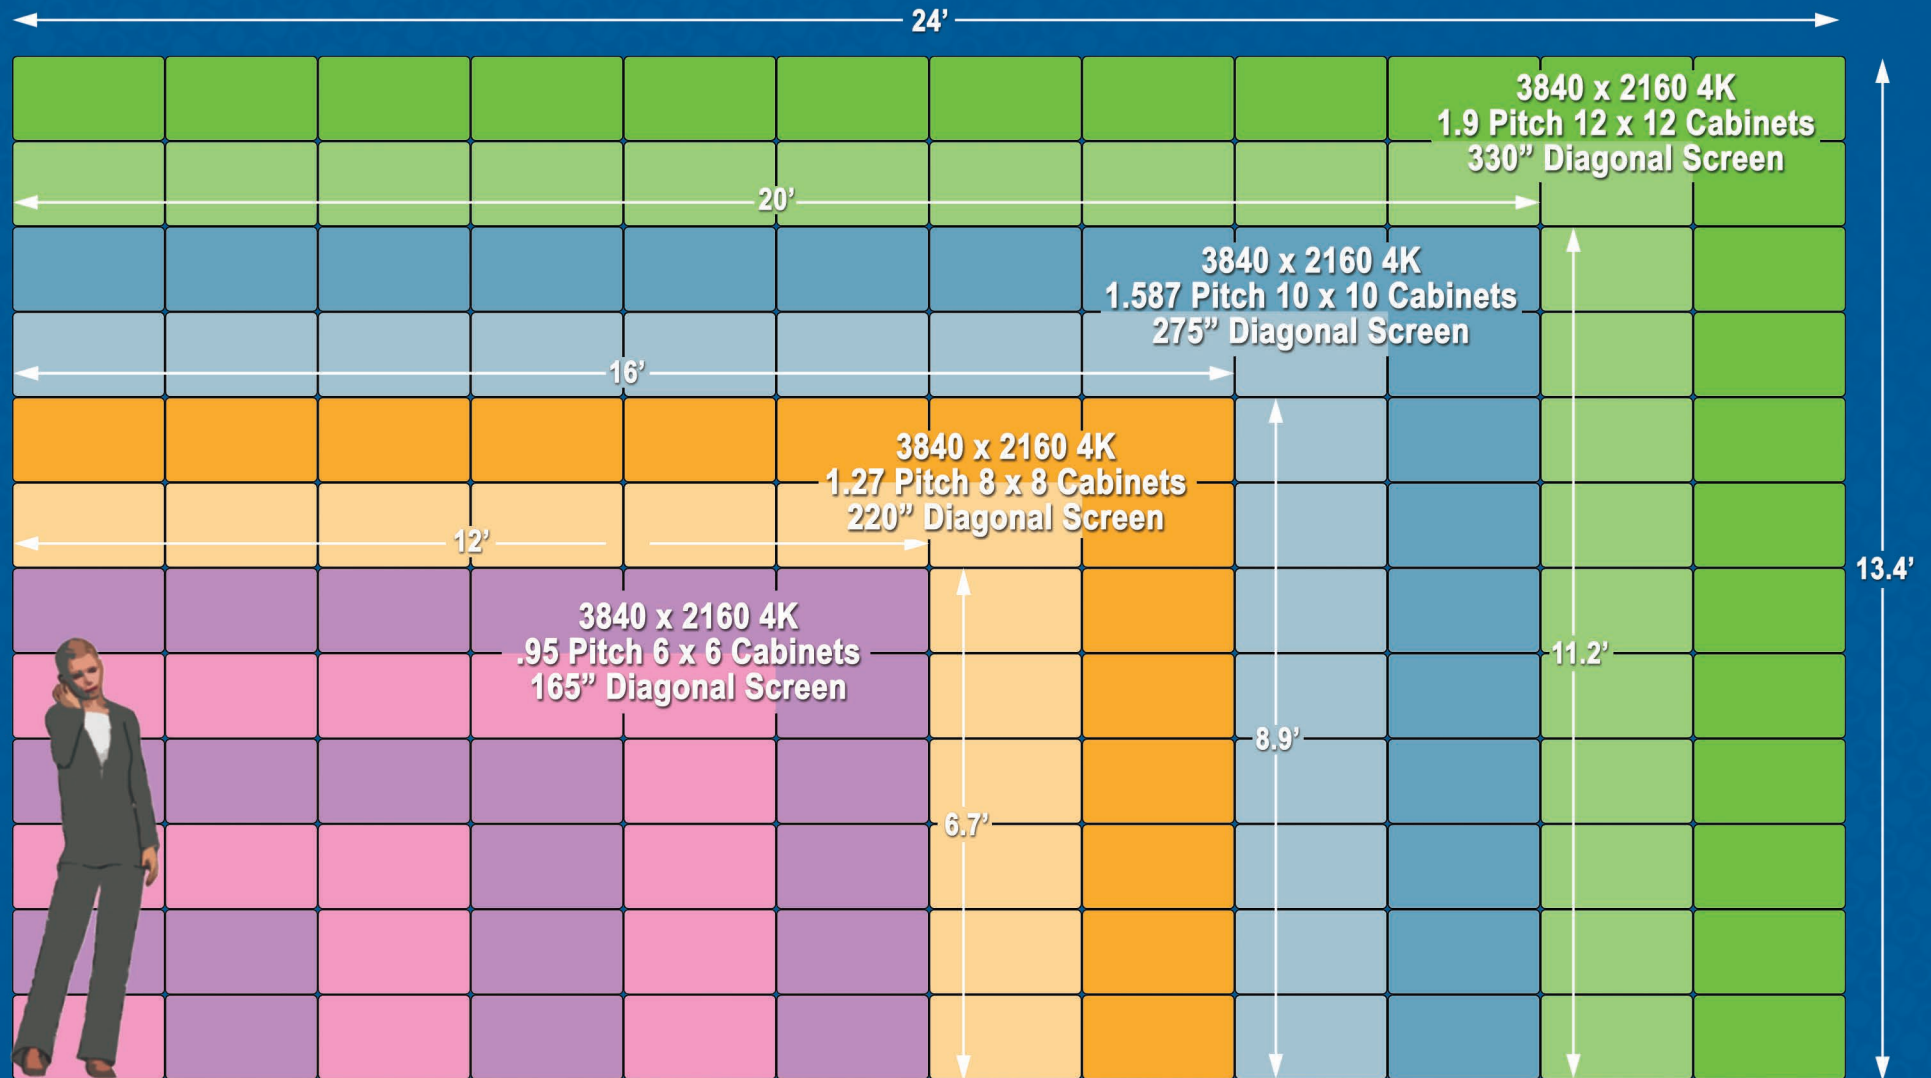

<https://www.meppi.com/persona/diamond-vision-reseller>

 **MITSUBISHI ELECTRIC** | **MITSUBISHI ELECTRIC POWER PRODUCTS, INC.**

HD RESOLUTION SIZING CHART for .95/1.27/1.587/1.9 DISPLAYS

XL SERIES
Designed for Performance®

4K RESOLUTION SIZING CHART for .95/1.27/1.587/1.9 DISPLAYS

XL SERIES
Designed for Performance®

Specifications are subject to change without notice due to continual development.
Copyright © 2020 Mitsubishi Electric Products, Inc.
All Rights Reserved