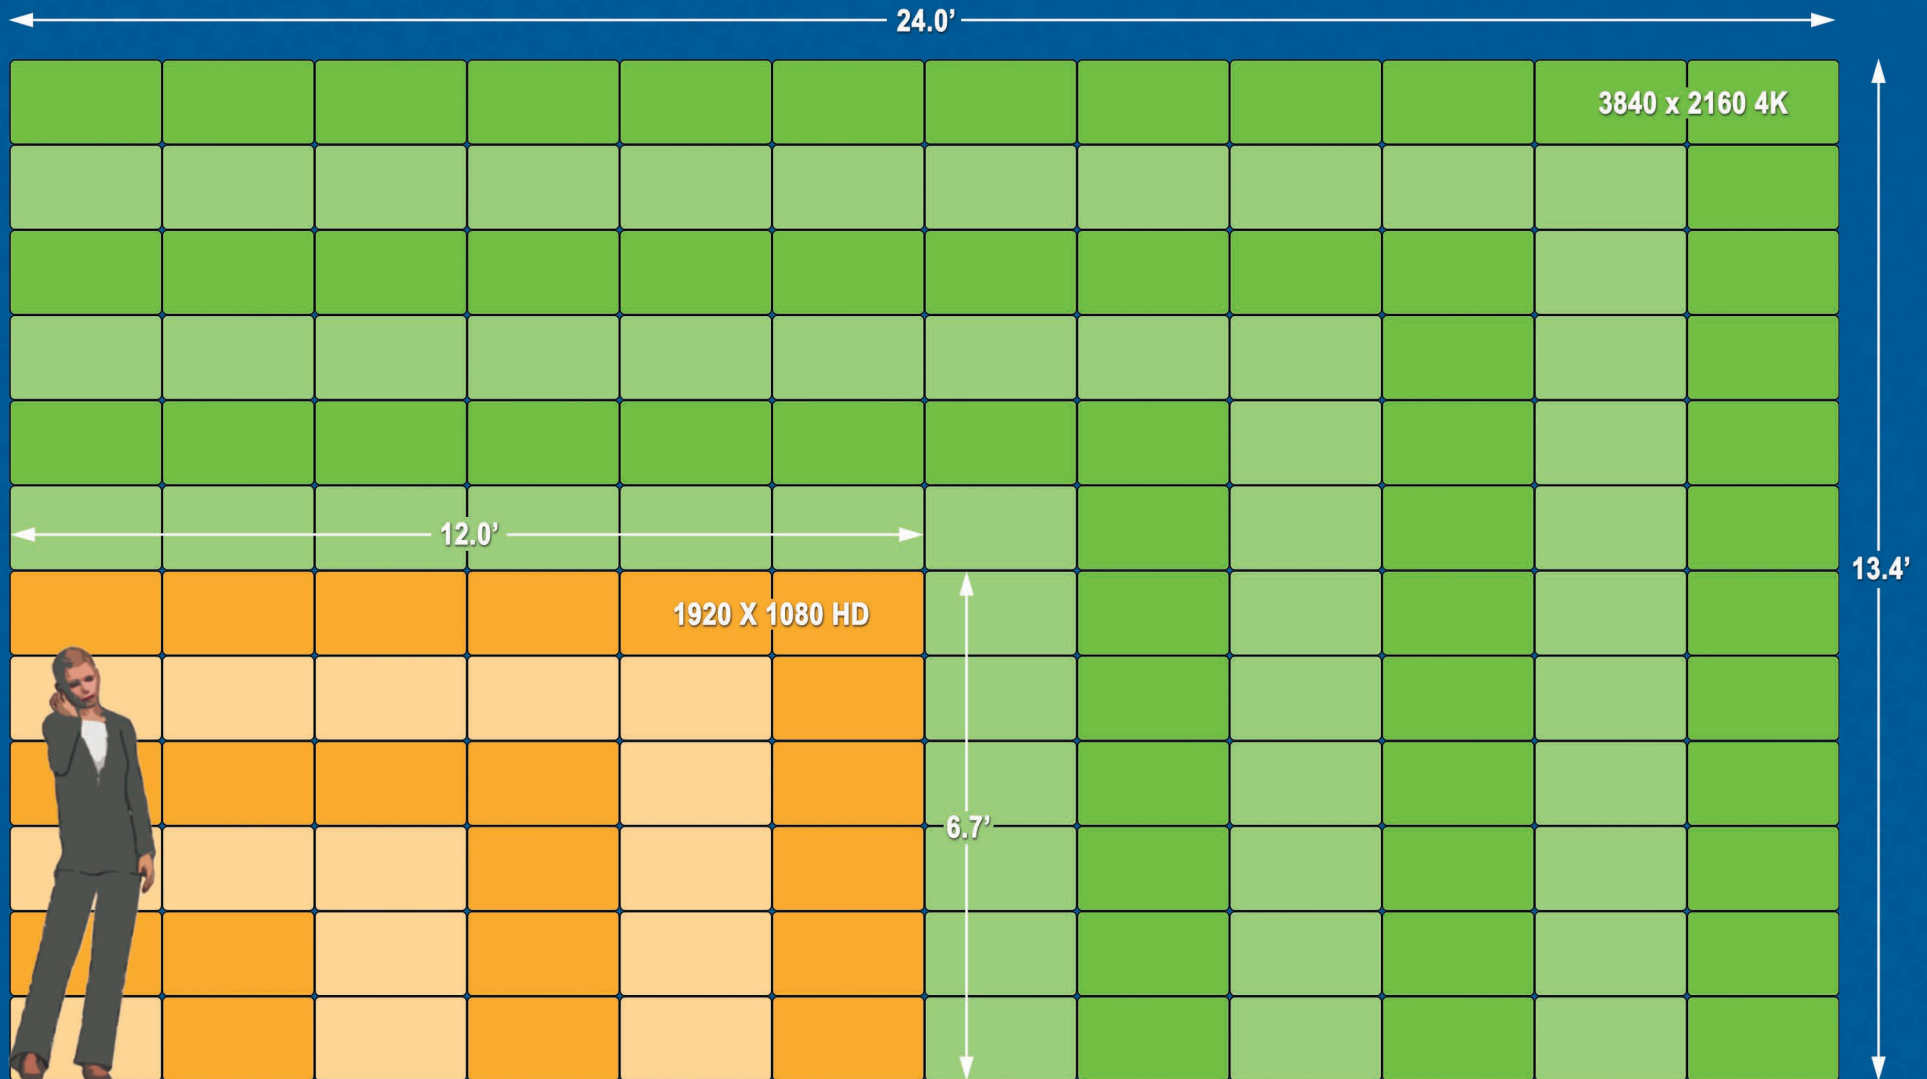

1.9mm DISPLAY SIZING CHART for HD and 4K RESOLUTIONS

XL SERIES
Designed for Performance®

Specifications are subject to change without notice due to continual development.
Copyright © 2020 Mitsubishi Electric Products, Inc.
All Rights Reserved

<https://www.meppi.com/persona/diamond-vision-reseller>