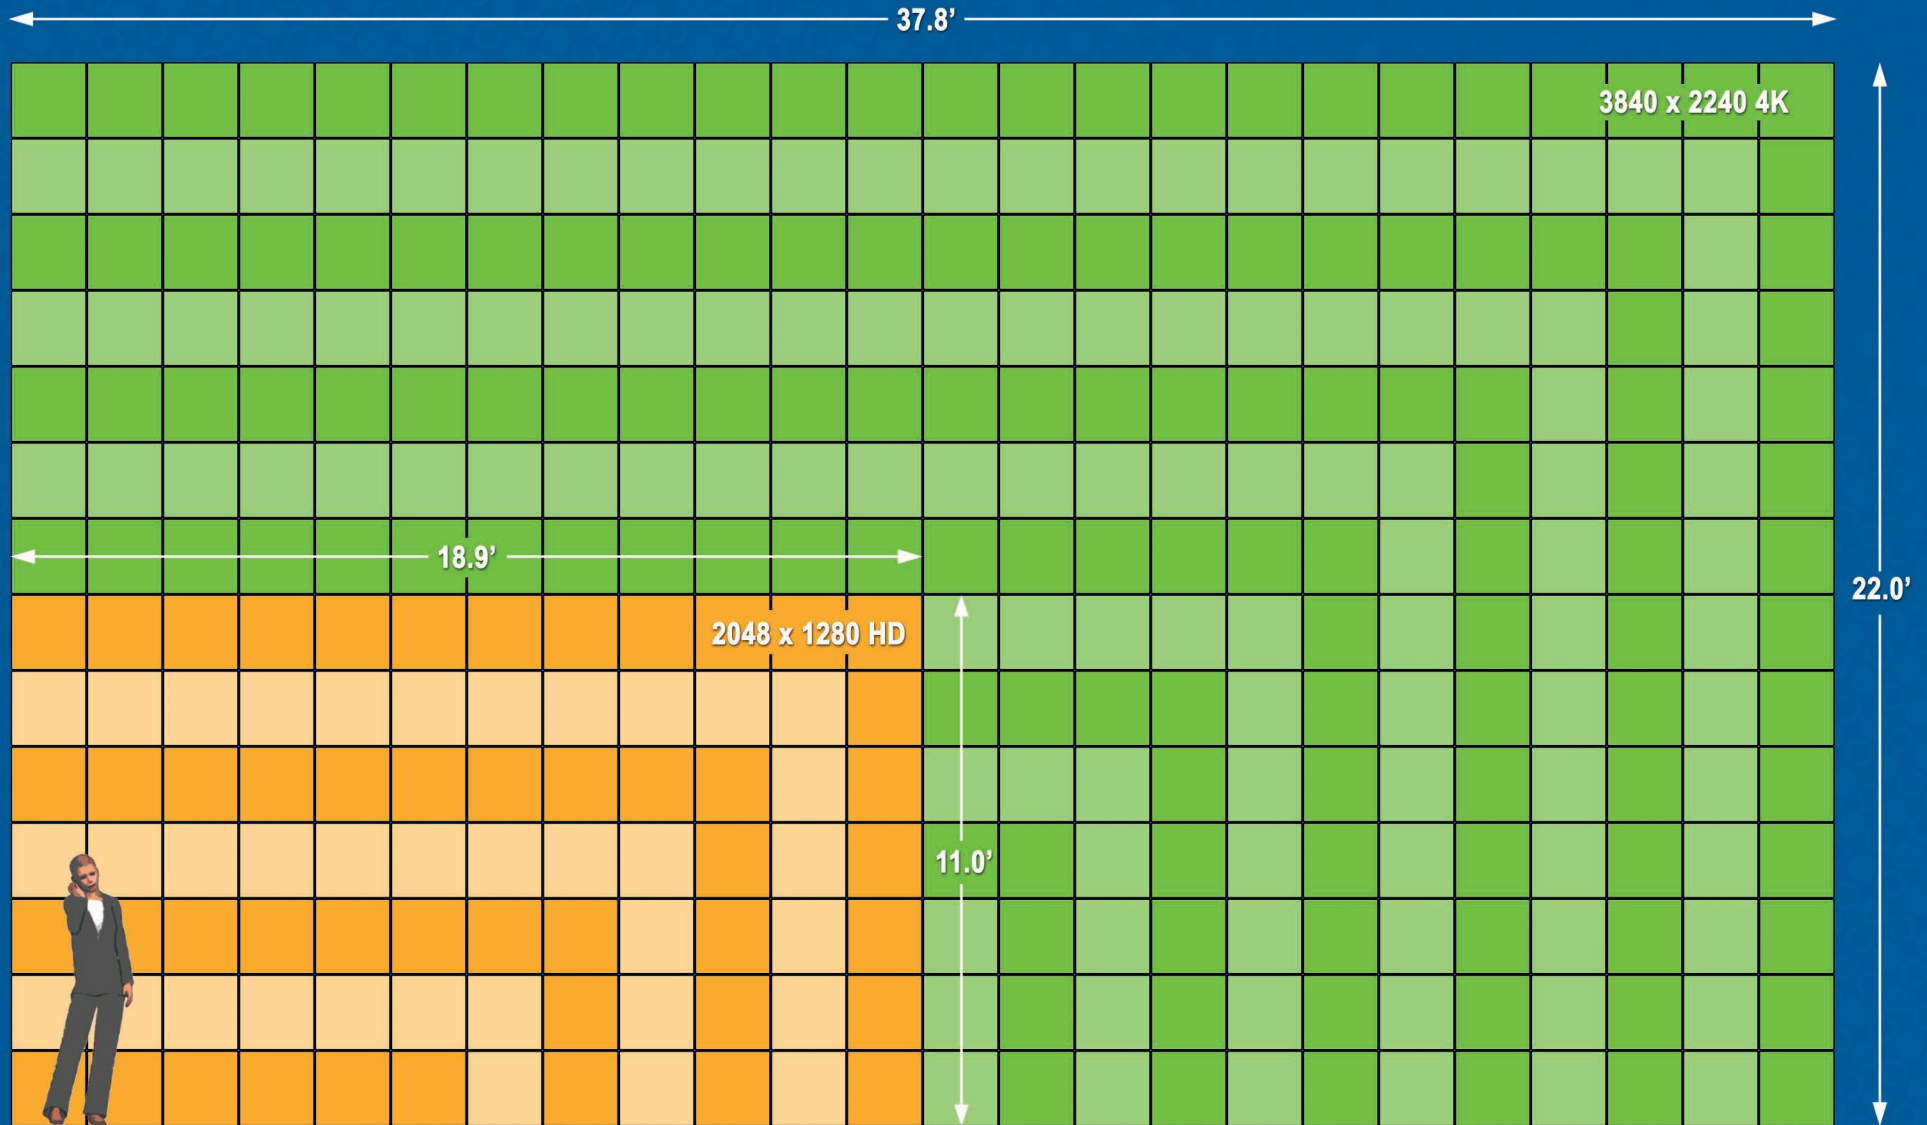

3mm DISPLAY SIZING CHART for HD and 4K RESOLUTIONS

XL SERIES
Designed for Performance®

Specifications are subject to change without notice due to continual development.
Copyright © 2020 Mitsubishi Electric Products, Inc.
All Rights Reserved

<https://www.meppi.com/persona/diamond-vision-reseller>

MITSUBISHI ELECTRIC | **MITSUBISHI ELECTRIC POWER PRODUCTS, INC.**