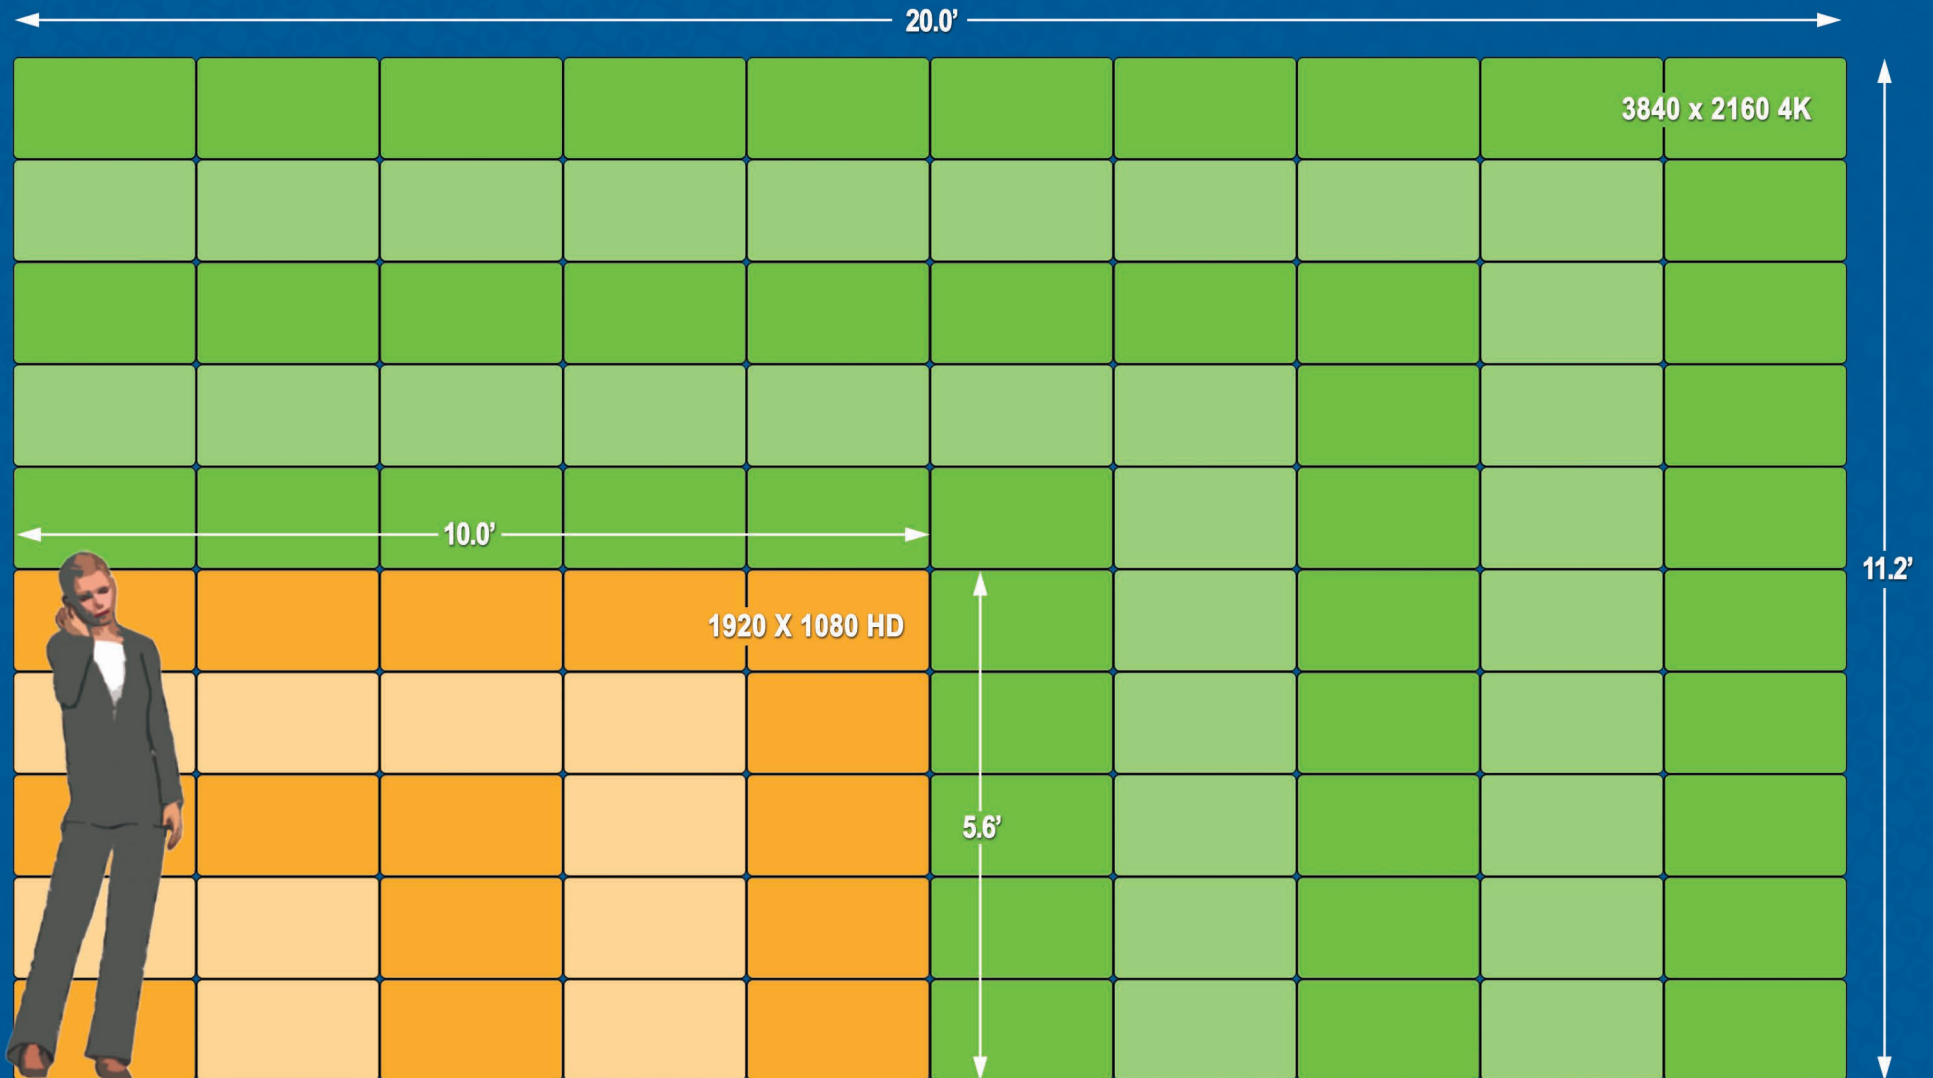

1.587mm DISPLAY SIZING CHART for HD and 4K RESOLUTIONS

XLSERIES
Designed for Performance®

<https://www.meppi.com/persona/diamond-vision-reseller>

Specifications are subject to change without notice due to continual development.
Copyright © 2020 Mitsubishi Electric Products, Inc.
All Rights Reserved