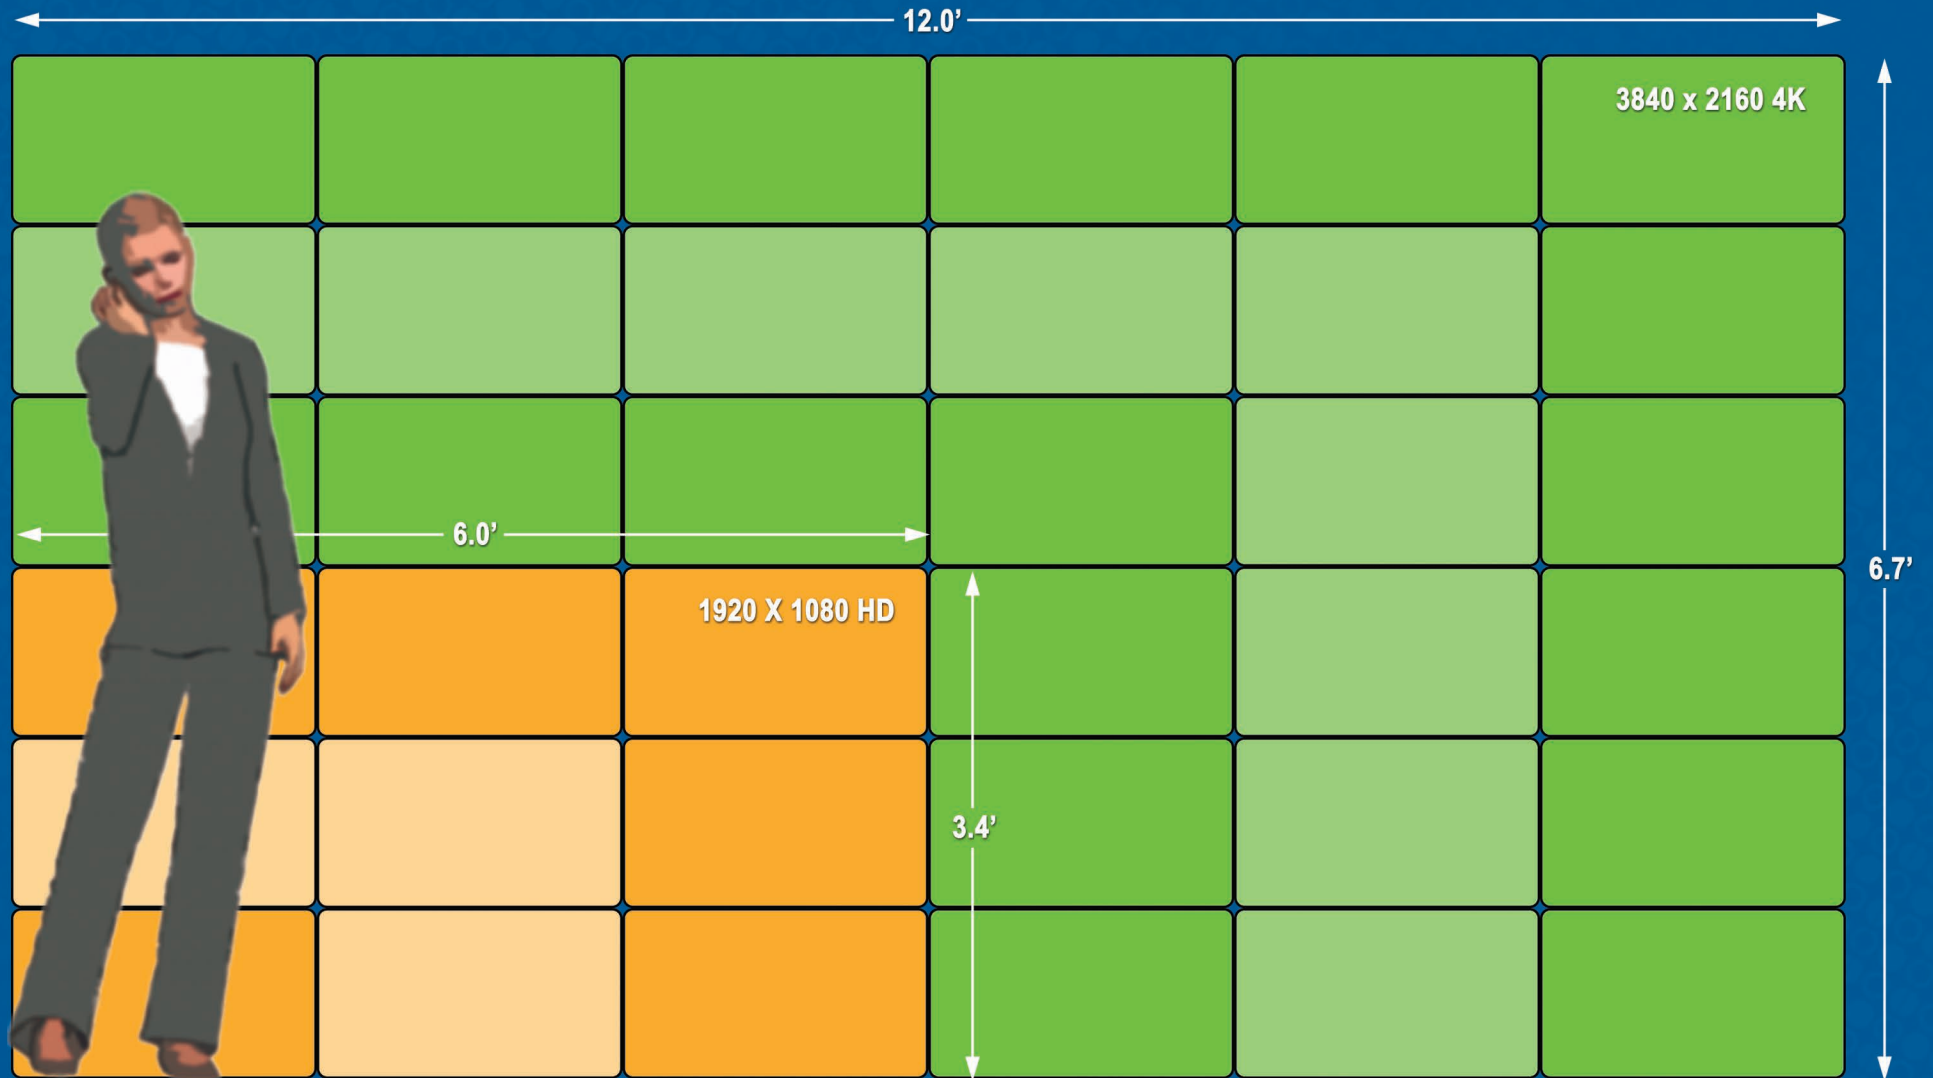

 **MITSUBISHI
ELECTRIC** | **MITSUBISHI ELECTRIC
POWER PRODUCTS, INC.**

.95mm DISPLAY SIZING CHART for HD and 4K RESOLUTIONS

XLSERIES
Designed for Performance®

Specifications are subject to change without notice due to continual development.
Copyright © 2020 Mitsubishi Electric Products, Inc.
All Rights Reserved